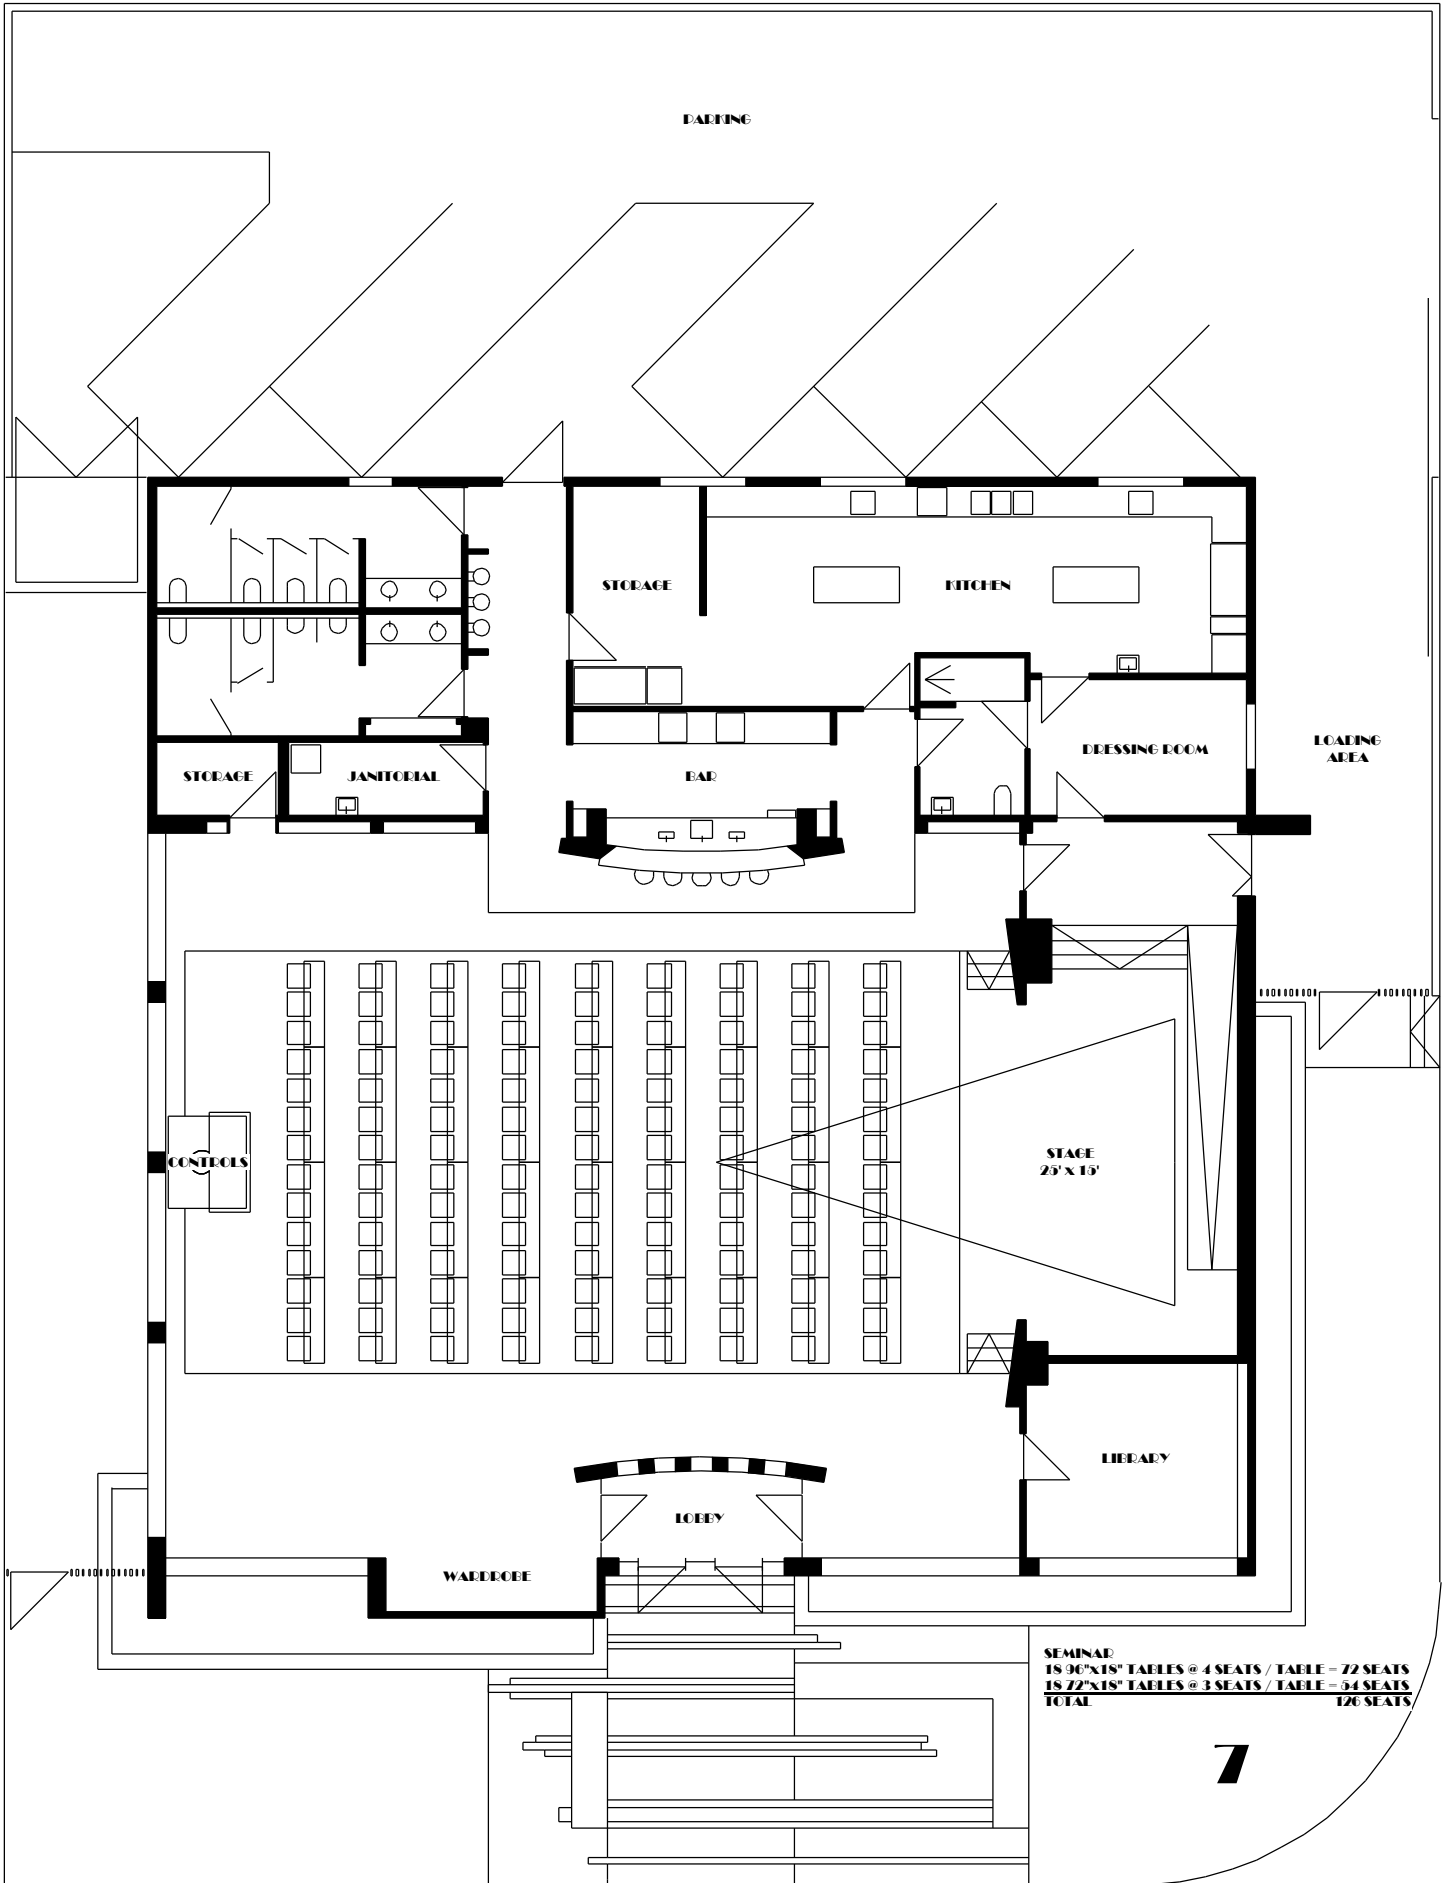

DRESSING

STORAGE

KITCHEN

STORAGE

JANITORIAL

BAR

DRESSING ROOM

LOADING AREA

CONTROLS

STAGE
25' X 15'

LOBBY

LIEBARY

WARDROBE

DINING & DANCING FOR 114
 10 60" TABLES = 70 SEATS
 1 60" ROUND TABLE = 4 SEATS
 40 INDIVIDUAL SEATS = 40 SEATS
 TOTAL 114 SEATS

2

SEULVEDA EASTWAY

DRESSING ROOM

LOADING AREA

HALL
60' X 60'

STAGE
29' X 15'

LIBRARY

LOBBY

WARREROE

DINING & DANCING FOR 155
 18 60" TABLES @ 8 SEATS / TABLE = 144 SEATS
 2 36" TABLES @ 4 SEATS / TABLE = 8 SEATS
 1 72" TABLE @ 3 SEATS = 3 SEATS
TOTAL = 155 SEATS

6

WESTSIDE RAILWAY

SEPLUNEDA EASTWAY

WESTSIDE FAIRWAY

SEMINAR
 18 96"X18" TABLES @ 4 SEATS / TABLE = 72 SEATS
 18 72"X18" TABLES @ 3 SEATS / TABLE = 54 SEATS
 TOTAL 126 SEATS

7

SEPLUVEDA EASTWAY